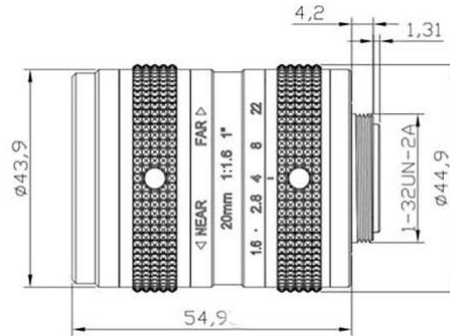

5MP 1" Manual Iris Lens

HK2016MP5

FEATURES

- ◆ Lens Brand: ZLKC
- ◆ 1" C-Mount 20mm F1.6 5MP
- ◆ Can suppress stray light
- ◆ High contrast, low distortion
- ◆ Required for high accuracy
- ◆ Robust design

SPECIFICATION

Model	HK2016MP5	
Image Size	1-inch	
Focal length	20mm	
F No.	F1.6-22	
M.O.D(m)	0.1-Inf.	
Operation	Iris	Manual
	Focus	Manual
Horizontal Angle of View	1"Type	44.8°×36.1°×27.2°
	2/3"Type	31.2°×25.0°×18.8°
	1/2"Type	22.8°×18.2°×13.8°
Distortion	1"Type	-1.7%
	1/2"Type	-0.7%
Back focal length	12.19mm	
Mount	C-Mount	
1"FOV	657mm×489mm(WD=1000mm)	
Dimension	Φ43.9x54.9mm	
Weight	220.0g	
Horizontal Resolution	More than 150lp/mm	
Filter Thread	M39x 0.5	
Working Temperature	-20°C ~ +60°C	