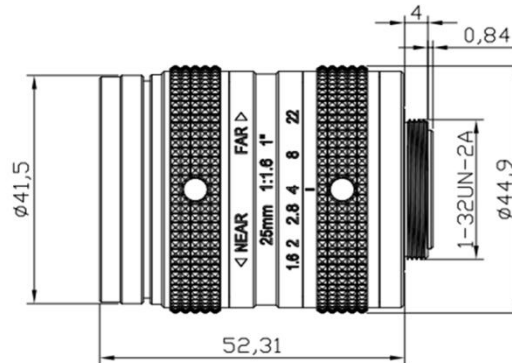

5MP 1" Manual Iris Lens

HK2516MP5

FEATURES

- ◆ Lens Brand: ZLKC
- ◆ 1" C-Mount 25mm F1.6 5MP
- ◆ Can suppress stray light
- ◆ High contrast, low distortion
- ◆ Required for high accuracy
- ◆ Robust design

SPECIFICATION

Model	HK2516MP5	
Image Size	1-inch	
Focal length	25mm	
F No.	F1.6-22	
M.O.D(m)	0.2-Inf.	
Operation	Iris	Manual
	Focus	Manual
Horizontal Angle of View	1"Type	36.3°×29.1°×21.7°
	2/3"Type	24.9°×20.1°×15.1°
	1/2"Type	18.2°×14.6°×11.1°
Distortion	1"Type	-1.3%
	1/2"Type	-0.3%
Back focal length	12.69mm	
Mount	C-Mount	
1"FOV	525.1mm×391.2mm(WD=1000mm)	
Dimension	Φ41x51.4mm	
Weight	158.0g	
Horizontal Resolution	More than 150lp/mm	
Filter Thread	M39x 0.5	
Working Temperature	-20°C ~ +60°C	