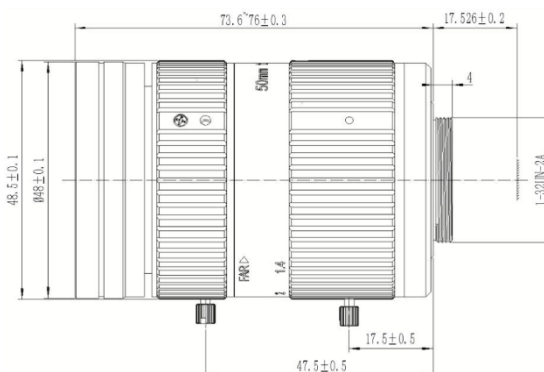

### SPECIFICATION

Model		KM5014MP12C
Image Size		1.1-inch
Focal length		50mm
F No.		F1.4-C
M.O.D(m)		0.8
Operation	Iris	Manual
	Focus	Manual
Horizontal Angle of View	1.1" Type	20.5°×16.5°×11.8°
	1" Type	18.2°×14.6°×10.9°
	2/3" Type	12.7°×10.2°×7.6°
Distortion	1.1" Type	-1.86%
BFL		19.6mm
MFL		13.526mm
Flange BFL		17.526mm
Mount		C-Mount
Dimension		Φ48.5x73.6mm
Weight		320.0g
Operating temperature		-30°C ~ +70°C
Remark		12 Megapixel ITS Lens