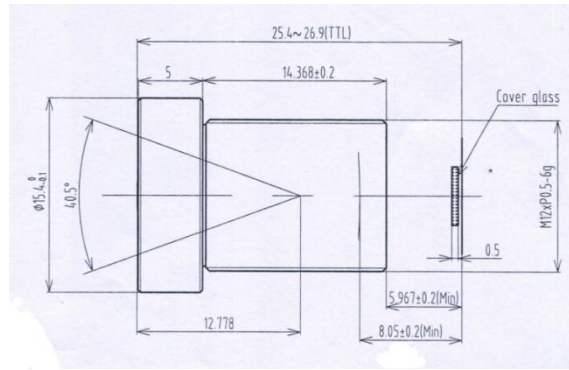

FEATURES

- ◆ Lens Brand: ZLKC
- ◆ 1/1.8" M12-Mount 12mm 5MP
- ◆ Shorter Working Distance
- ◆ High resolution, low distortion
- ◆ Compact & Lightweight

SPECIFICATION

| 5MP 12mm low distortion lens M12 Mount | | Working Distance | Optical Magnification | 1/1.8" Field of View(mm) | |
|--|------------------------|-------------------|-----------------------|--------------------------|-------|
| Model | MTV12MP5C | mm | - | H | V |
| Image Size | 1/1.8-inch | 850 | 0.014X | 510 | 382.5 |
| Focal length | 12mm | 800 | 0.015X | 480 | 360 |
| F No. | F2.8 | 750 | 0.016X | 450 | 337.5 |
| M.O.D(m) | 0.1-Inf. | 700 | 0.017X | 420 | 315 |
| Operation | Iris | Fix | 650 | 390.1 | 292.5 |
| | Focus | Manual | 600 | 360.1 | 270.1 |
| Angle of View (D×H×V) | 1/1.8" | 40.7°×33°×24.8° | 550 | 330.1 | 247.6 |
| | 1/3" | 27.8°×22.4°×16.9° | 500 | 300.1 | 225.1 |
| Distortion | <0.1% | 450 | 0.027X | 270.2 | 202.6 |
| BFL | 8.05mm | 400 | 0.030X | 240.3 | 180.2 |
| Mount | M12XP0.5 | 350 | 0.034X | 210.3 | 157.7 |
| Object Dimension(mm) | 180.3×135.2 (WD=300mm) | 300 | 0.040X | 180.3 | 135.2 |
| Resolution | 5MP | 250 | 0.048X | 150.3 | 112.7 |
| Dimension | Φ15.4×14.37mm | 200 | 0.060X | 120.3 | 90.2 |
| Weight | 7g | 150 | 0.080X | 90.3 | 67.7 |
| Working Temperature | -20°C ~ +60°C | 100 | 0.120X | 60.2 | 45.2 |