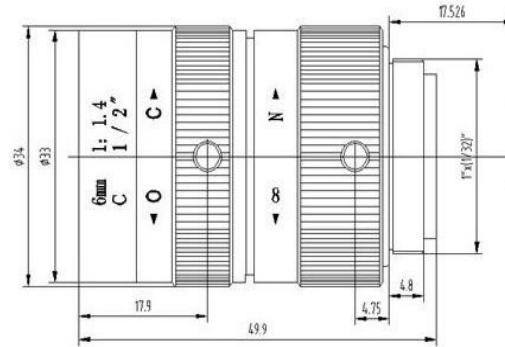

FEATURES

- ◆ Lens Brand: ZLKC
- ◆ 1/2" C-Mount 6mm F1.4
- ◆ Can suppress stray light
- ◆ Excellent brightness
- ◆ Anti-shock, compact appearance
- ◆ locking set screws for focus and iris

SPECIFICATION

Model	VM0612MP	
Image Size	1/2-inch	
Focal length	6mm	
F No.	F1.4	
M.O.D(m)	0.2m-Inf.	
Operation	Iris	Manual
	Focus	Manual
Distortion	1/3" Type	-0.2%
	1/2" Type	-0.1%
Horizontal Angle of View	1/2"Type	54°
Back focal length	20.29mm	
Mount	C-Mount	
Dimension	Φ34x49.9mm	
Weight	110.0g	
Remark	3MP Industrial Lens	