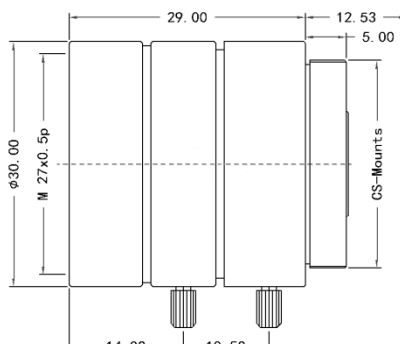

### FEATURES

- ◆ Lens Brand: ZLKC
- ◆ 1/2"CS-Mount 6mm 3MP
- ◆ Can suppress stray light
- ◆ Compact & Lightweight
- ◆ Locking set screws for focus and iris

### SPECIFICATION

Model		VM0612MPC
Image Size		1/2-inch
Focal length		6mm
F No.		F1.6
M.O.D(m)		0.2m-Inf.
Operation	Iris	Manual
	Focus	Manual
Distortion	1/3" Type	-0.8%
	1/2" Type	-0.5%
Horizontal Angle of View	1/2"Type	61°
Back focal length		12.53mm
Mount		CS-Mount
Dimension		Φ30x34mm
Weight		54.0g
Remark		3MP Manual Iris Lens