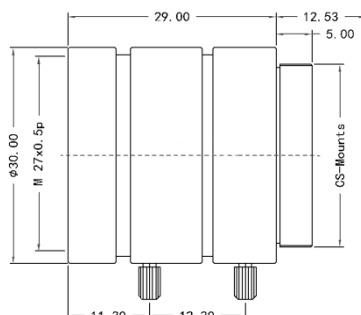

### FEATURES

- ◆ Lens Brand: ZLKC
- ◆ 1/2" CS-Mount 8mm 3MP
- ◆ Can suppress stray light
- ◆ Compact & Lightweight
- ◆ Locking set screws for focus and iris

### SPECIFICATION

Model		VM0812MPC
Image Size		1/2-inch
Focal length		8mm
F No.		F1.6
M.O.D(m)		0.2m-Inf.
Operation	Iris	Manual
	Focus	Manual
Distortion	1/3" Type	-0.8%
	1/2" Type	-0.5%
Horizontal Angle of View	1/2" Type	46.3°
Mount		CS-Mount
Dimension		Φ30x34mm
Weight		54.0g
Remark		3MP Manual Iris Lens