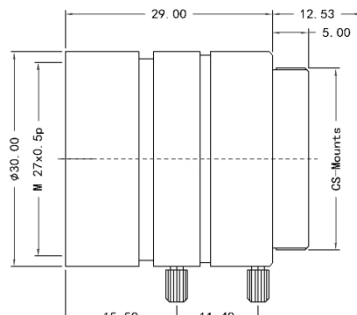

Manual Iris CS-Mount Lens

VM1212MPC

FEATURES

- ◆ Lens Brand: ZLKC
- ◆ 1/1.8"CS-Mount 12mm 3MP
- ◆ Can suppress stray light
- ◆ Compact & Lightweight
- ◆ Locking set screws for focus and iris

SPECIFICATION

Model		VM1212MPC
Image Size		1/1.8-inch
Focal length		12mm
F No.		F1.6
M.O.D(m)		0.2m-Inf.
Operation	Iris	Manual
	Focus	Manual
Distortion	1/3" Type	-1%
	1/2" Type	-0.8%
Horizontal Angle of View	1/2"Type	28.5°
Mount		CS-Mount
Dimension		Φ30x34mm
Weight		55.0g
Remark		3MP Manual Iris Lens