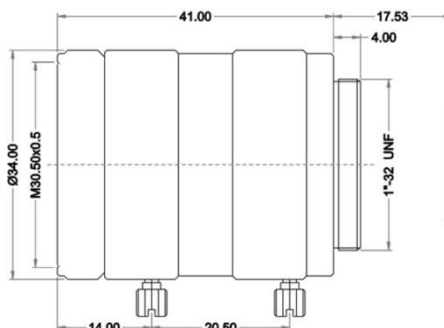

Manual Iris FA Lens

VM1216MPC

FEATURES

- ◆ Lens Brand: ZLKC
- ◆ 2/3" C-Mount 12mm F1.6 5MP
- ◆ Can suppress stray light
- ◆ Nominal Distortion Design
- ◆ Compact design
- ◆ Locking set screws for focus and iris

SPECIFICATION

Model		VM1216MPC
Image Size		2/3-inch
Focal length		12mm
F No.		F1.6
M.O.D(m)		0.1m-Inf.
Operation	Iris	Manual
	Focus	Manual
Horizontal Angle of View	2/3" Type	39.1°x29.8°
	1/1.8" Type	32.4°x24.6°
	1/2" Type	28.9°x21.9°
Distortion	2/3" Type	-0.1%
Mount		C-Mount
Dimension		Φ34x41mm
Weight		96.0g
Filter		M30.5 P=0.5mm
Remark		5MP Manual Lens