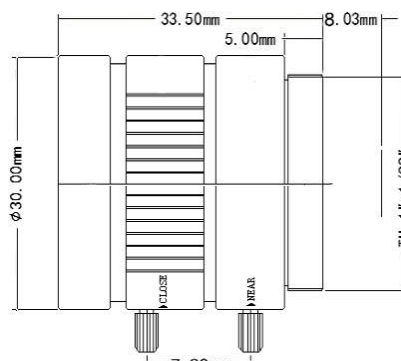

Manual Iris CS-Mount Lens

VM2512MPC

FEATURES

- ◆ Lens Brand: ZLKC
- ◆ 1/1.8"CS-Mount 25mm 3MP
- ◆ Can suppress stray light
- ◆ Compact & Lightweight
- ◆ Locking set screws for focus and iris

SPECIFICATION

Model		VM2512MPC
Image Size		1/1.8-inch
Focal length		25mm
F No.		F1.6
M.O.D(m)		0.3m-Inf.
Operation	Iris	Manual
	Focus	Manual
Distortion	1/3" Type	-0.5%
	1/2" Type	-0.3%
Horizontal Angle of View	1/2"Type	16.7°
Mount		CS-Mount
Dimension		Φ30x33.5mm
Weight		59.0g
Remark		3MP Manual Iris Lens